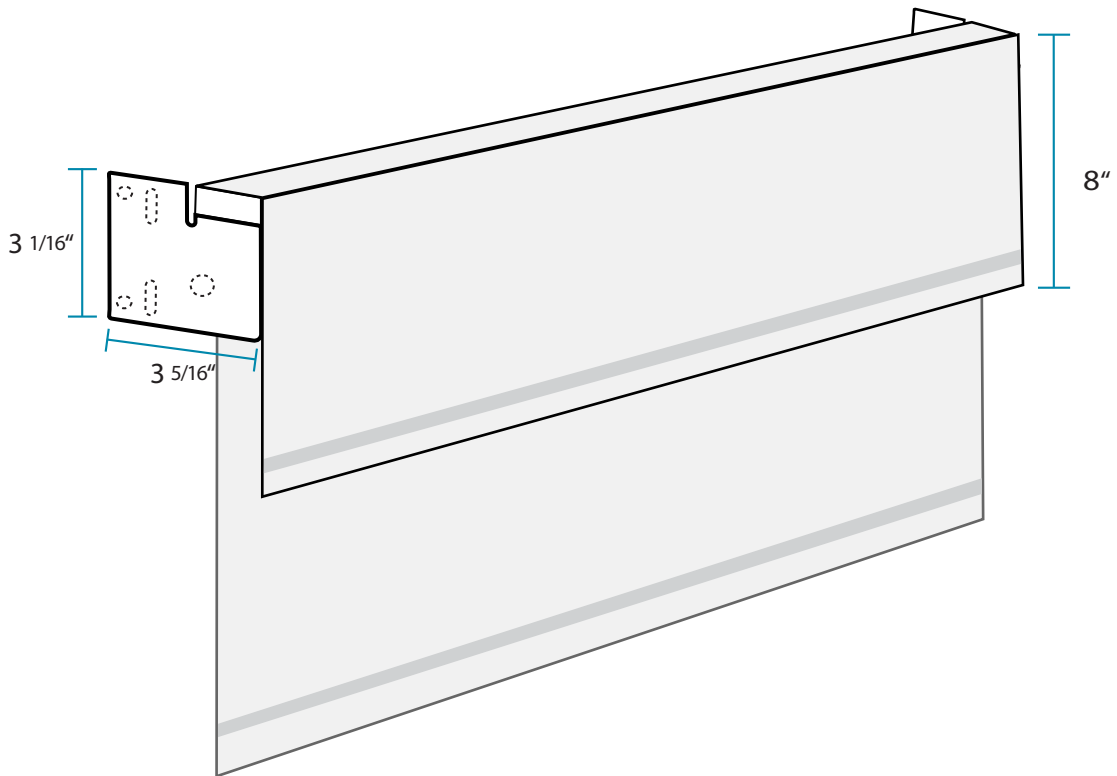

EZ Fabric Valance

Bracket Plate - Front

Bracket Plate - Side

Headrail

For installation information
www.youtube.com/webbshade

EZ ABS Valance

Bracket Plate

End Cap