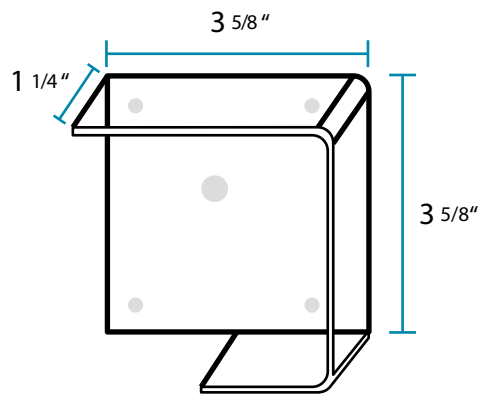

EZ Fabric Valance

Bracket Plate - Front

Bracket Plate - Side

Headrail

For installation information
www.youtube.com/webbshade

EZ ABS Valance

Bracket Plate

End Cap