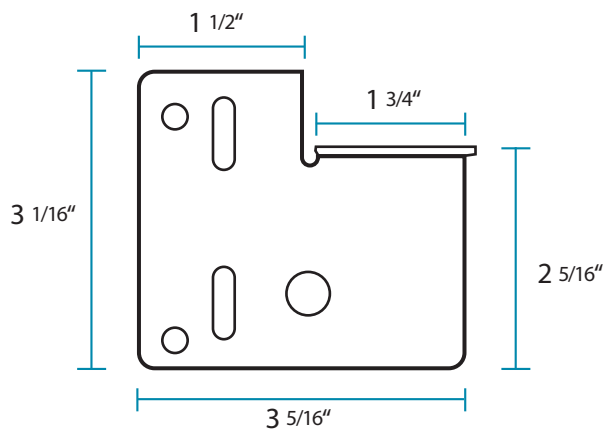

EZ Fabric Valance

Bracket Plate - Front

Bracket Plate - Side

Headrail

For installation information
www.youtube.com/webbshade

EZ ABS Valance

Bracket Plate

End Cap