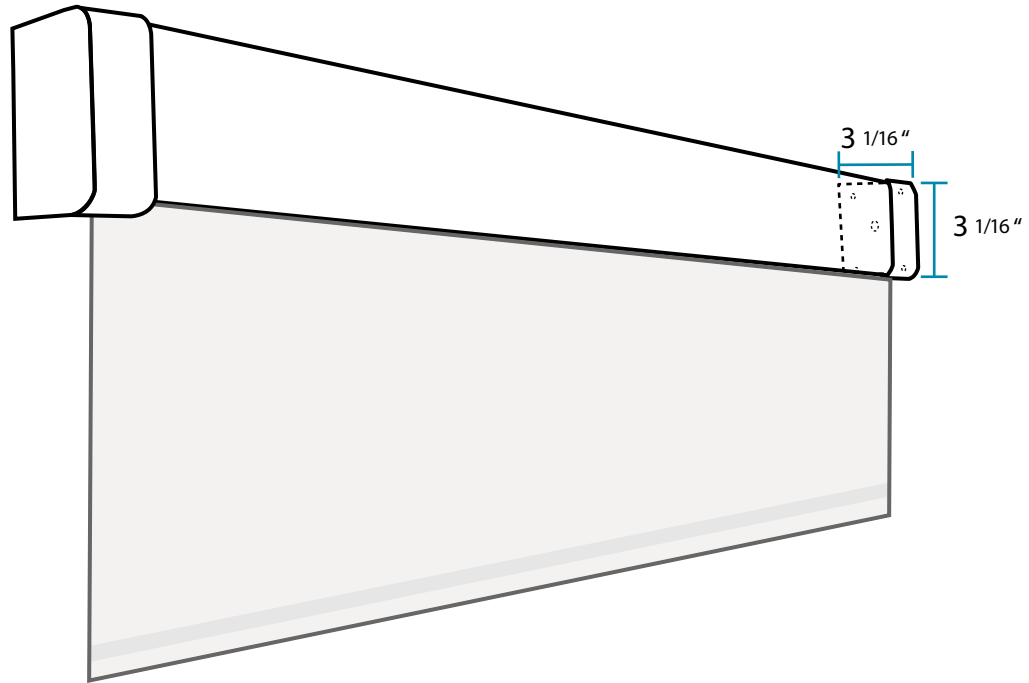

EZ Fabric Valance

Bracket Plate - Front

Bracket Plate - Side

Headrail

For installation information
www.youtube.com/webbshade

EZ ABS Valance

Bracket Plate

End Cap