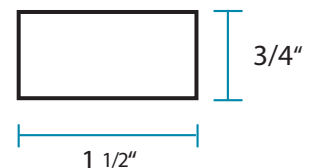

EZ Fabric Valance

Bracket Plate - Front

Bracket Plate - Side

Headrail

For installation information
www.youtube.com/webbshade

EZ ABS Valance

Bracket Plate

End Cap