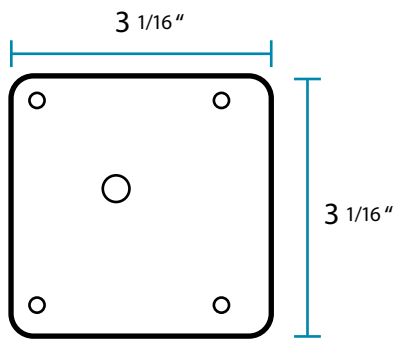

EZ Fabric Valance

Bracket Plate - Front

Bracket Plate - Side

Headrail

For installation information
www.youtube.com/webbshade

EZ ABS Valance

Bracket Plate

End Cap