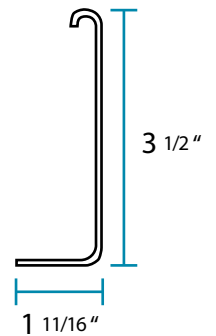

EZ Fabric Valance

Bracket Plate - Front

Bracket Plate - Side

Headrail

For installation information
www.youtube.com/webbshade

EZ ABS Valance

Bracket Plate

End Cap